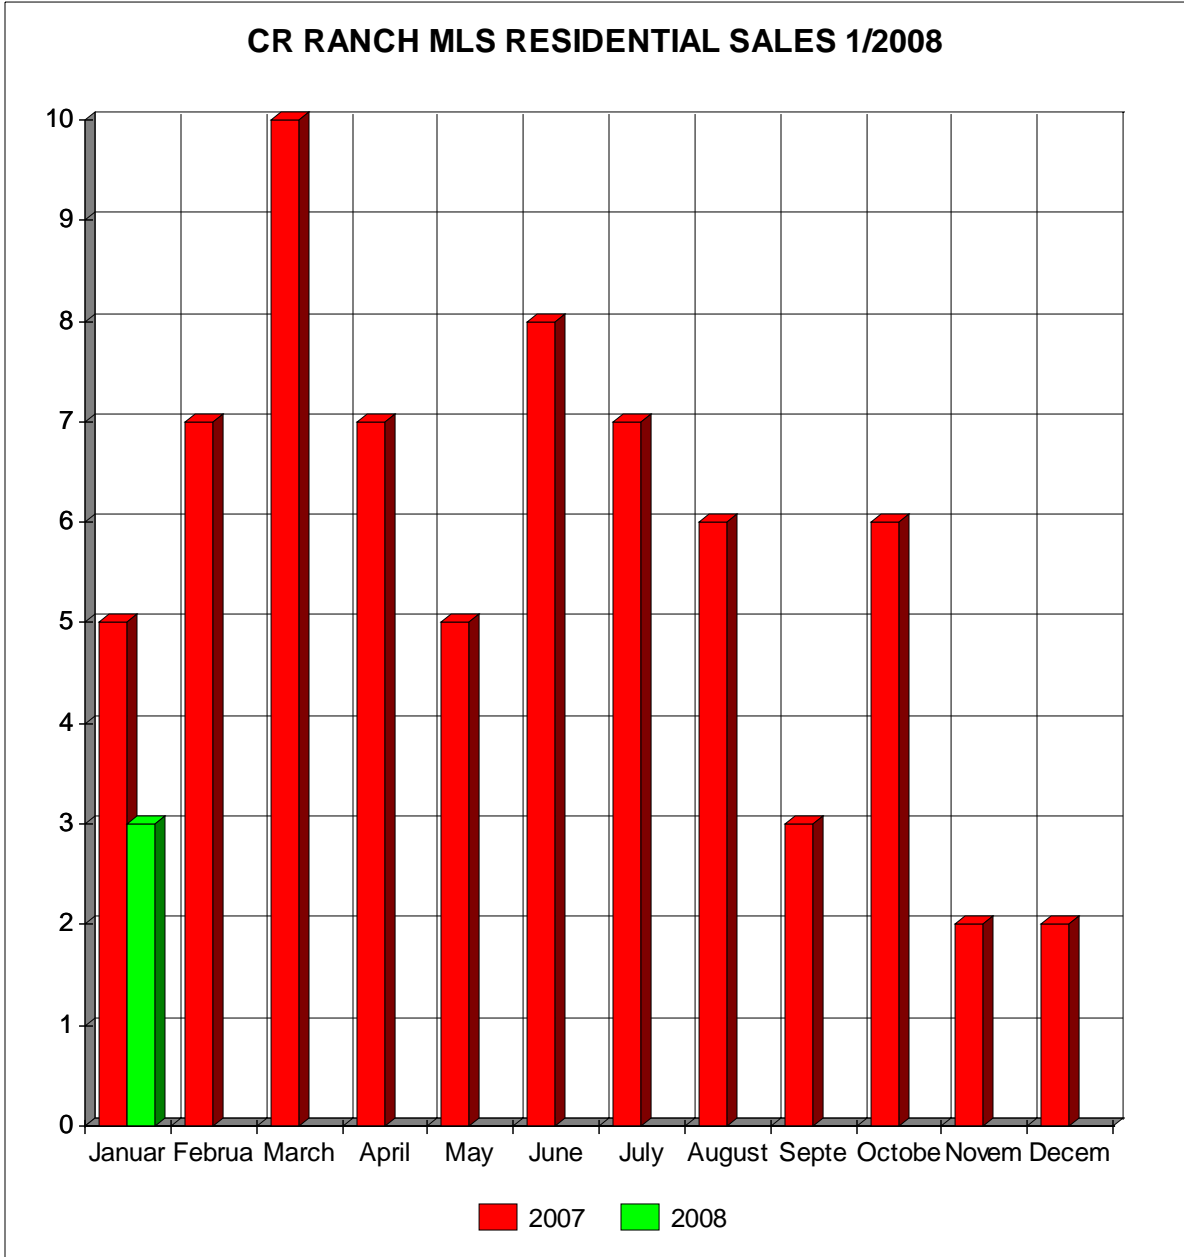

Curtis J. Drahn Appraisal Service

“Professional Appraisal Services in Central Oregon since 1975”

541-923-0268 • EMail: cdrahn@msn.com

Available via email: send email request to mdrahn@msn.com