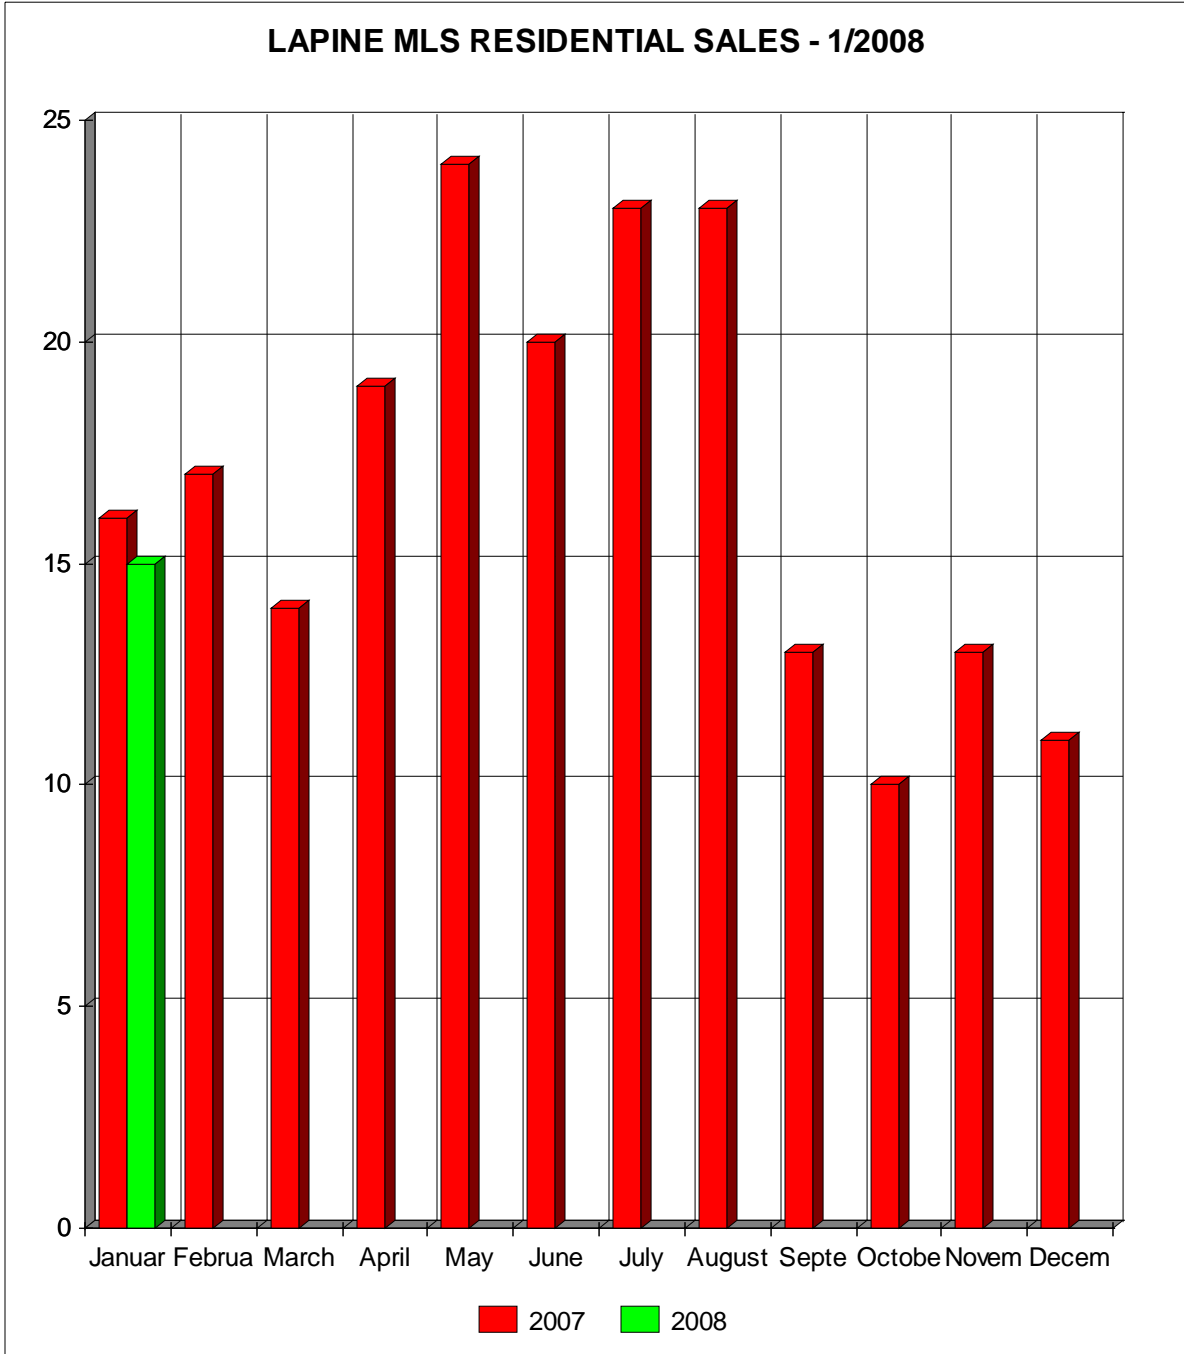

Curtis J. Drahn Appraisal Service

“Professional Appraisal Services in Central Oregon since 1975”

541-923-0268 • EMail: cdrahn@msn.com

Available via email: send email request to mdrahn@msn.com