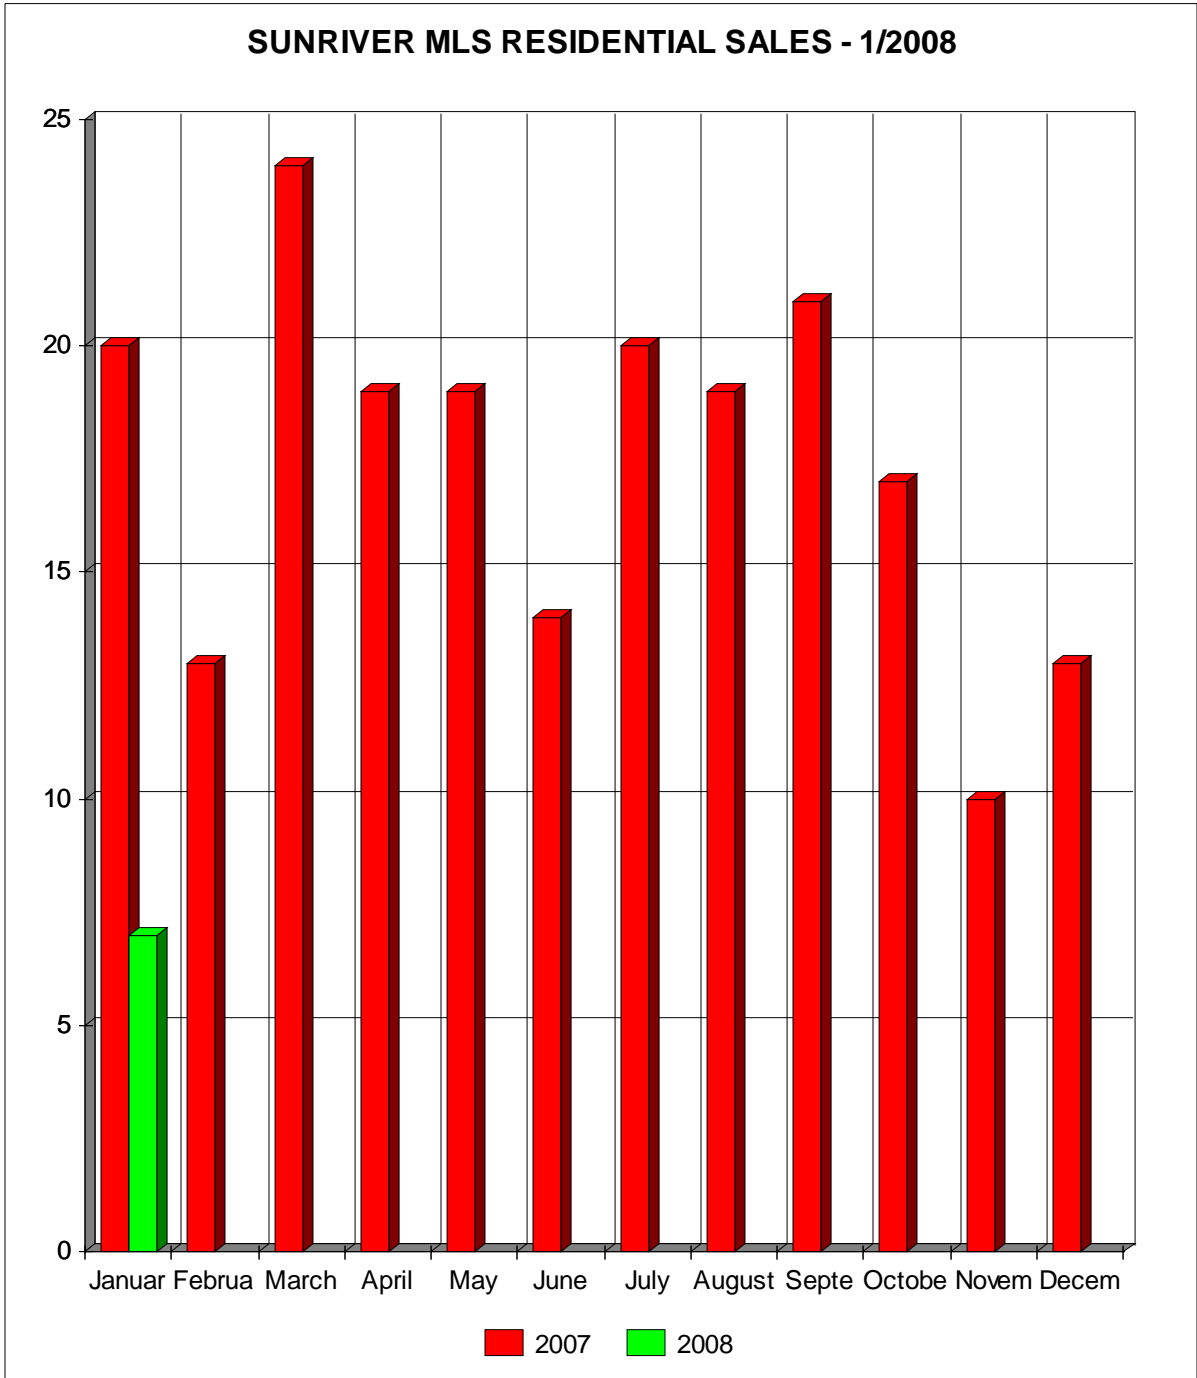

Curtis J. Drahn Appraisal Service

“Professional Appraisal Services in Central Oregon since 1975”

541-923-0268 • EMail: cdrahn@msn.com

Available via email: send email request to mdrahn@msn.com