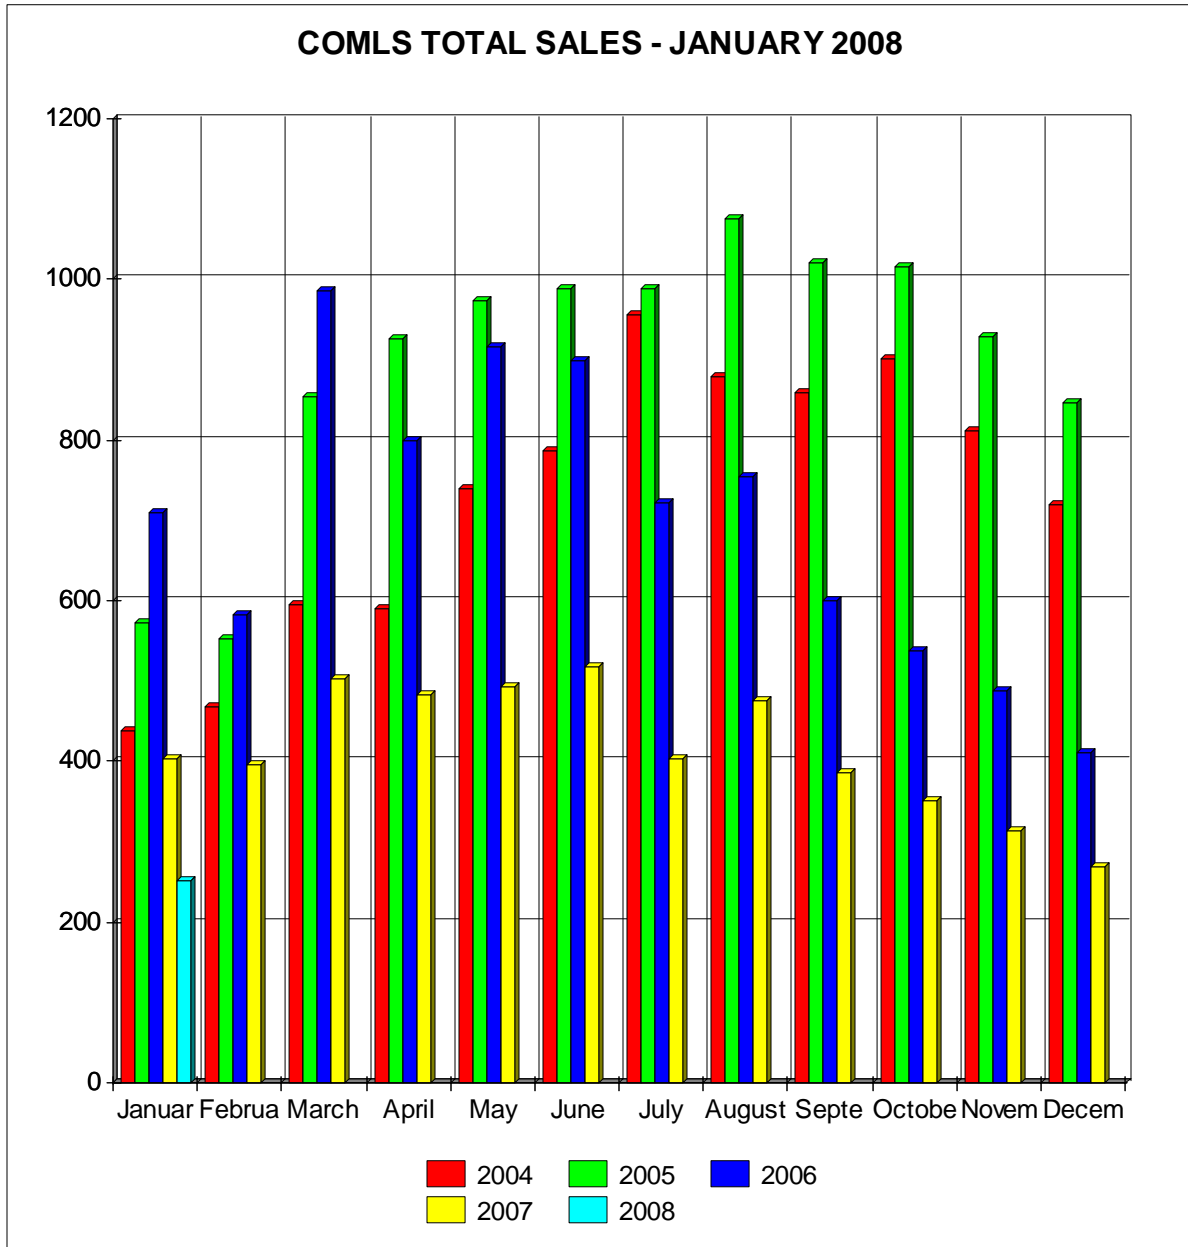

## JANUARY 2008

Monthly update showing current & historic trends in Central Oregon Real Estate markets. "All areas," includes all member offices in Deschutes, Crook, & Jefferson counties. Data is presumed accurate based on daily sales reported to COMLS, delayed reporting may skew results. Copying permitted with full credit to publisher.